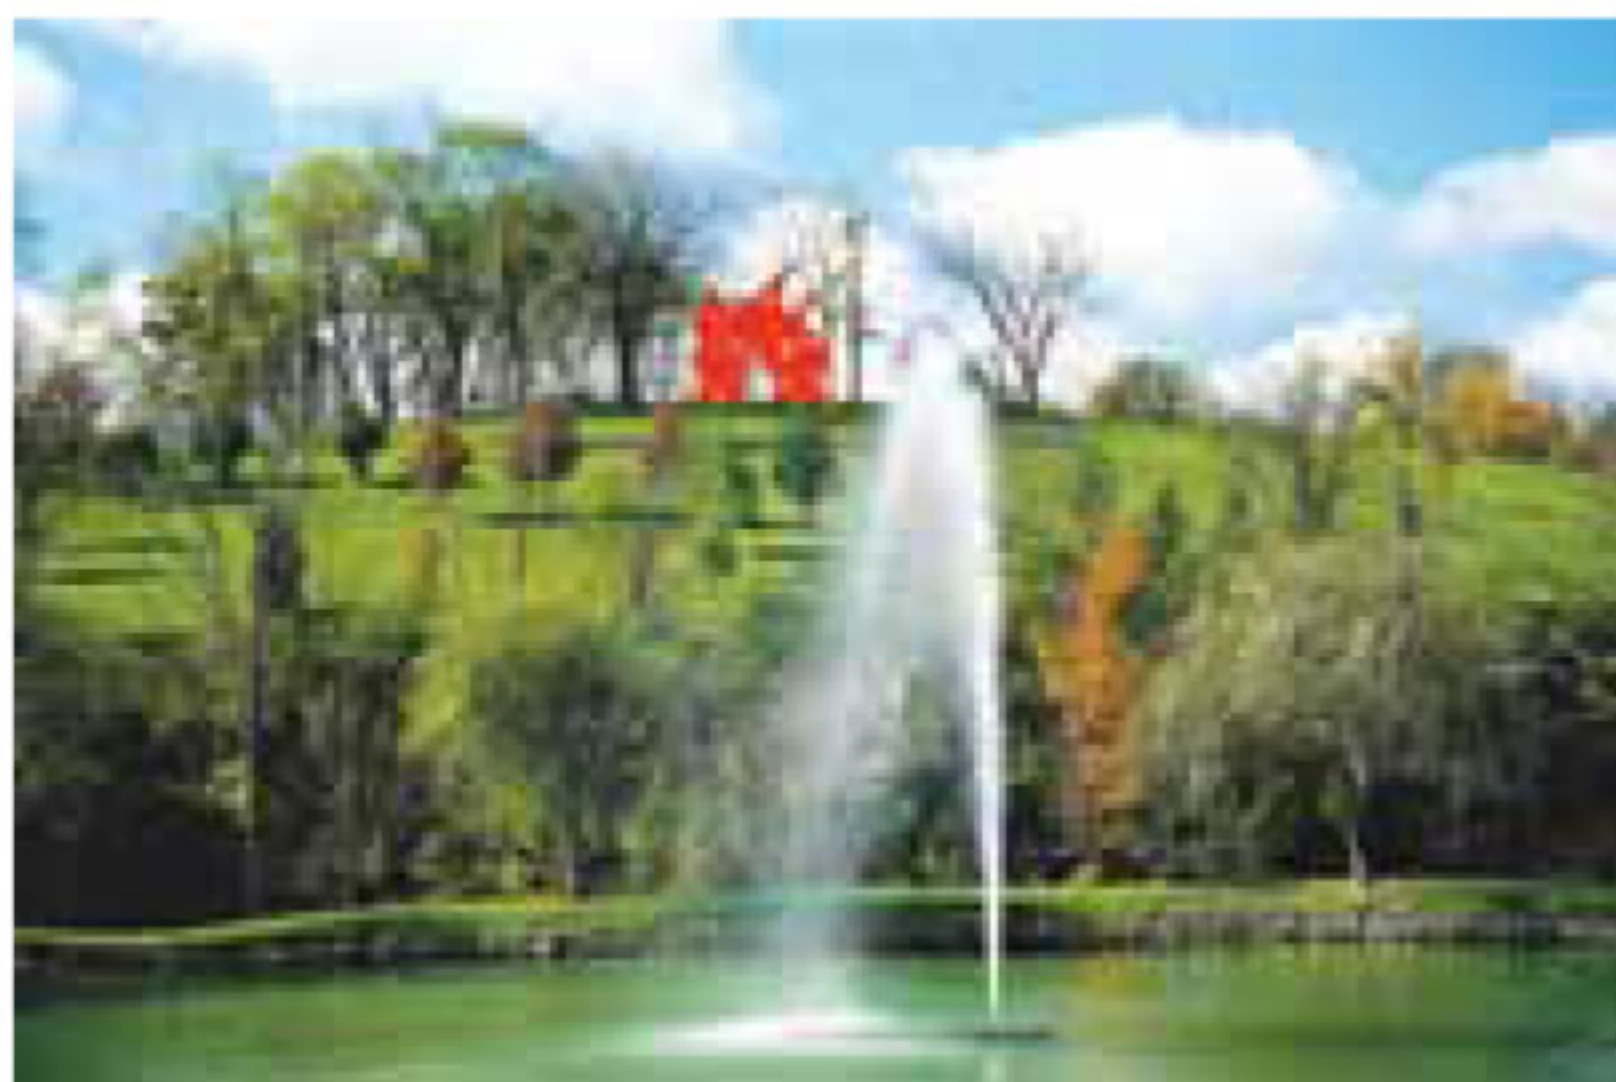

**1/2 Off 1 Admission
7 days a Week**

Expires: 9/25/2010

**\$10 OFF
a Family Membership**

Expires: 12/31/2010

Pyramid Hill Sculpture Park and Museum

1763 Hamilton-Cleves Road
Hamilton, OH 45013
513-868-8336

www.pyramidhill.org

“The 265 acres here, in the midst of rolling hills, are surely the most beautiful natural setting of any art park in the country”

–Atlantic Monthly